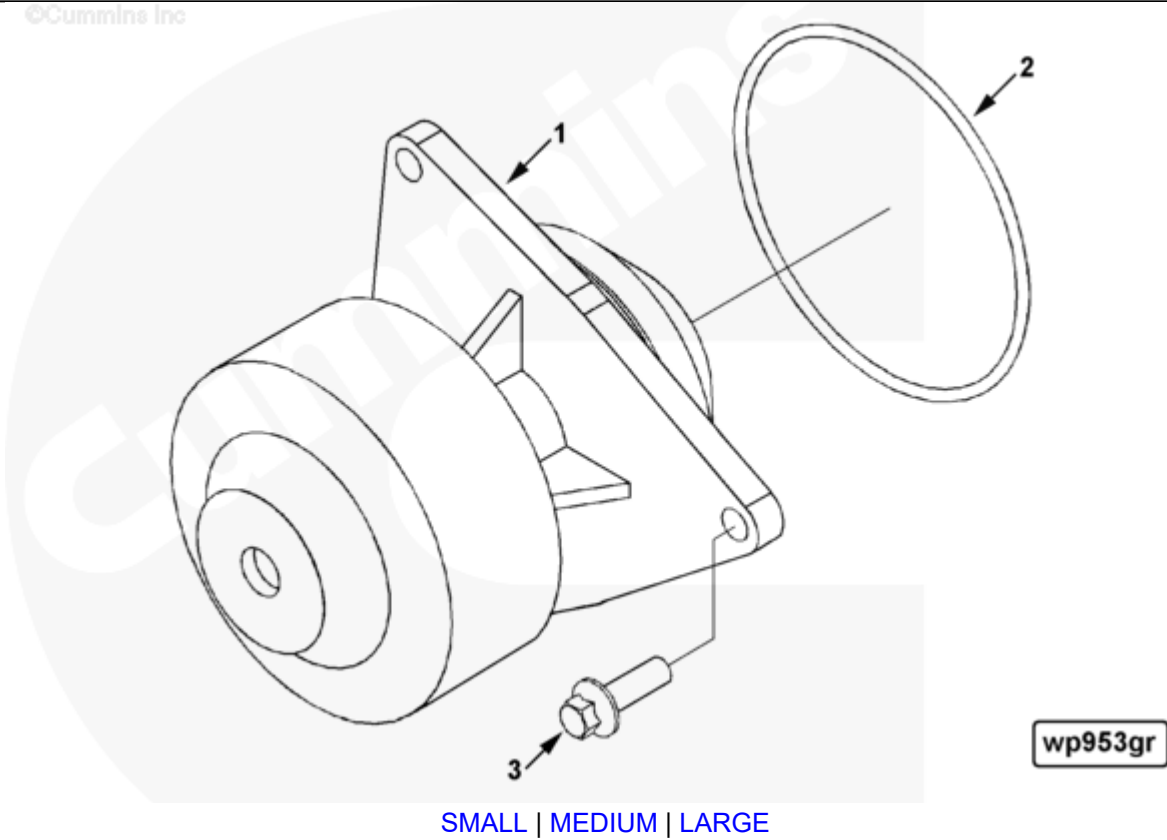

Parts Catalog - Option Detail

Electronic Parts Catalog - Option Detail				
Option	Group	Graphic	Film Card	Date
WP9002	08.01	wp953gr	Z	24-APR-96
Engines	6C8.3, C GAS PLUS CM556, G8.3, G8.3 CM558, GTA8.3 CM558, ISC CM2150, ISC CM554, ISC CM850, ISC8.3 CM2250, ISC8.3 G CM2180 C101, ISL CM2150, ISL CM554, ISL CM850, ISL G CM2180, ISL8.9 CM2150 L110, ISL8.9 CM2880 L112, ISL9 CM2150 SN, ISL9 CM2250, ISL9 CM2350 L101, ISL9 CM2350 L111, ISLE4 CM850, L GAS PLUS CM556, L8.9, L8.9 L121, L8.9G CMOH2.0 L125B, L9 CM2350 L116B, L9 CM2350 L119B, L9 CM2350 L120C, L9 CM2350 L123B, L9.3 L105, L9.5 L117, L9N CM2380 L124B, QSC8.3 CM2250, QSC8.3 CM2880 C102, QSC8.3 CM554, QSC8.3 CM850(CM2850), QSL9 CM2250, QSL9 CM2250 L115, QSL9 CM2350 L102, QSL9 CM2350 L107, QSL9 CM2350 L118, QSL9 CM2350 L122, QSL9 CM554, QSL9 CM850(CM2850), QSL9 G CM558, QSL9 M CM2250 L106, QSL9.3 CM2880 L113			

<input type="checkbox"/>	2	3902089	O-Ring Seal	1	
<input type="checkbox"/>	3	3926125	Hexagon Head Cap Screw	3	M8 X 1.25 X 28.

© 2019 Cummins Inc., Box 3005, Columbus, IN 47202-3005 U.S.A.
Terms of Use and Disclaimers | Recommended System Requirements
Need Assistance? Please click on the Contact Us button in the top right corner of any page.